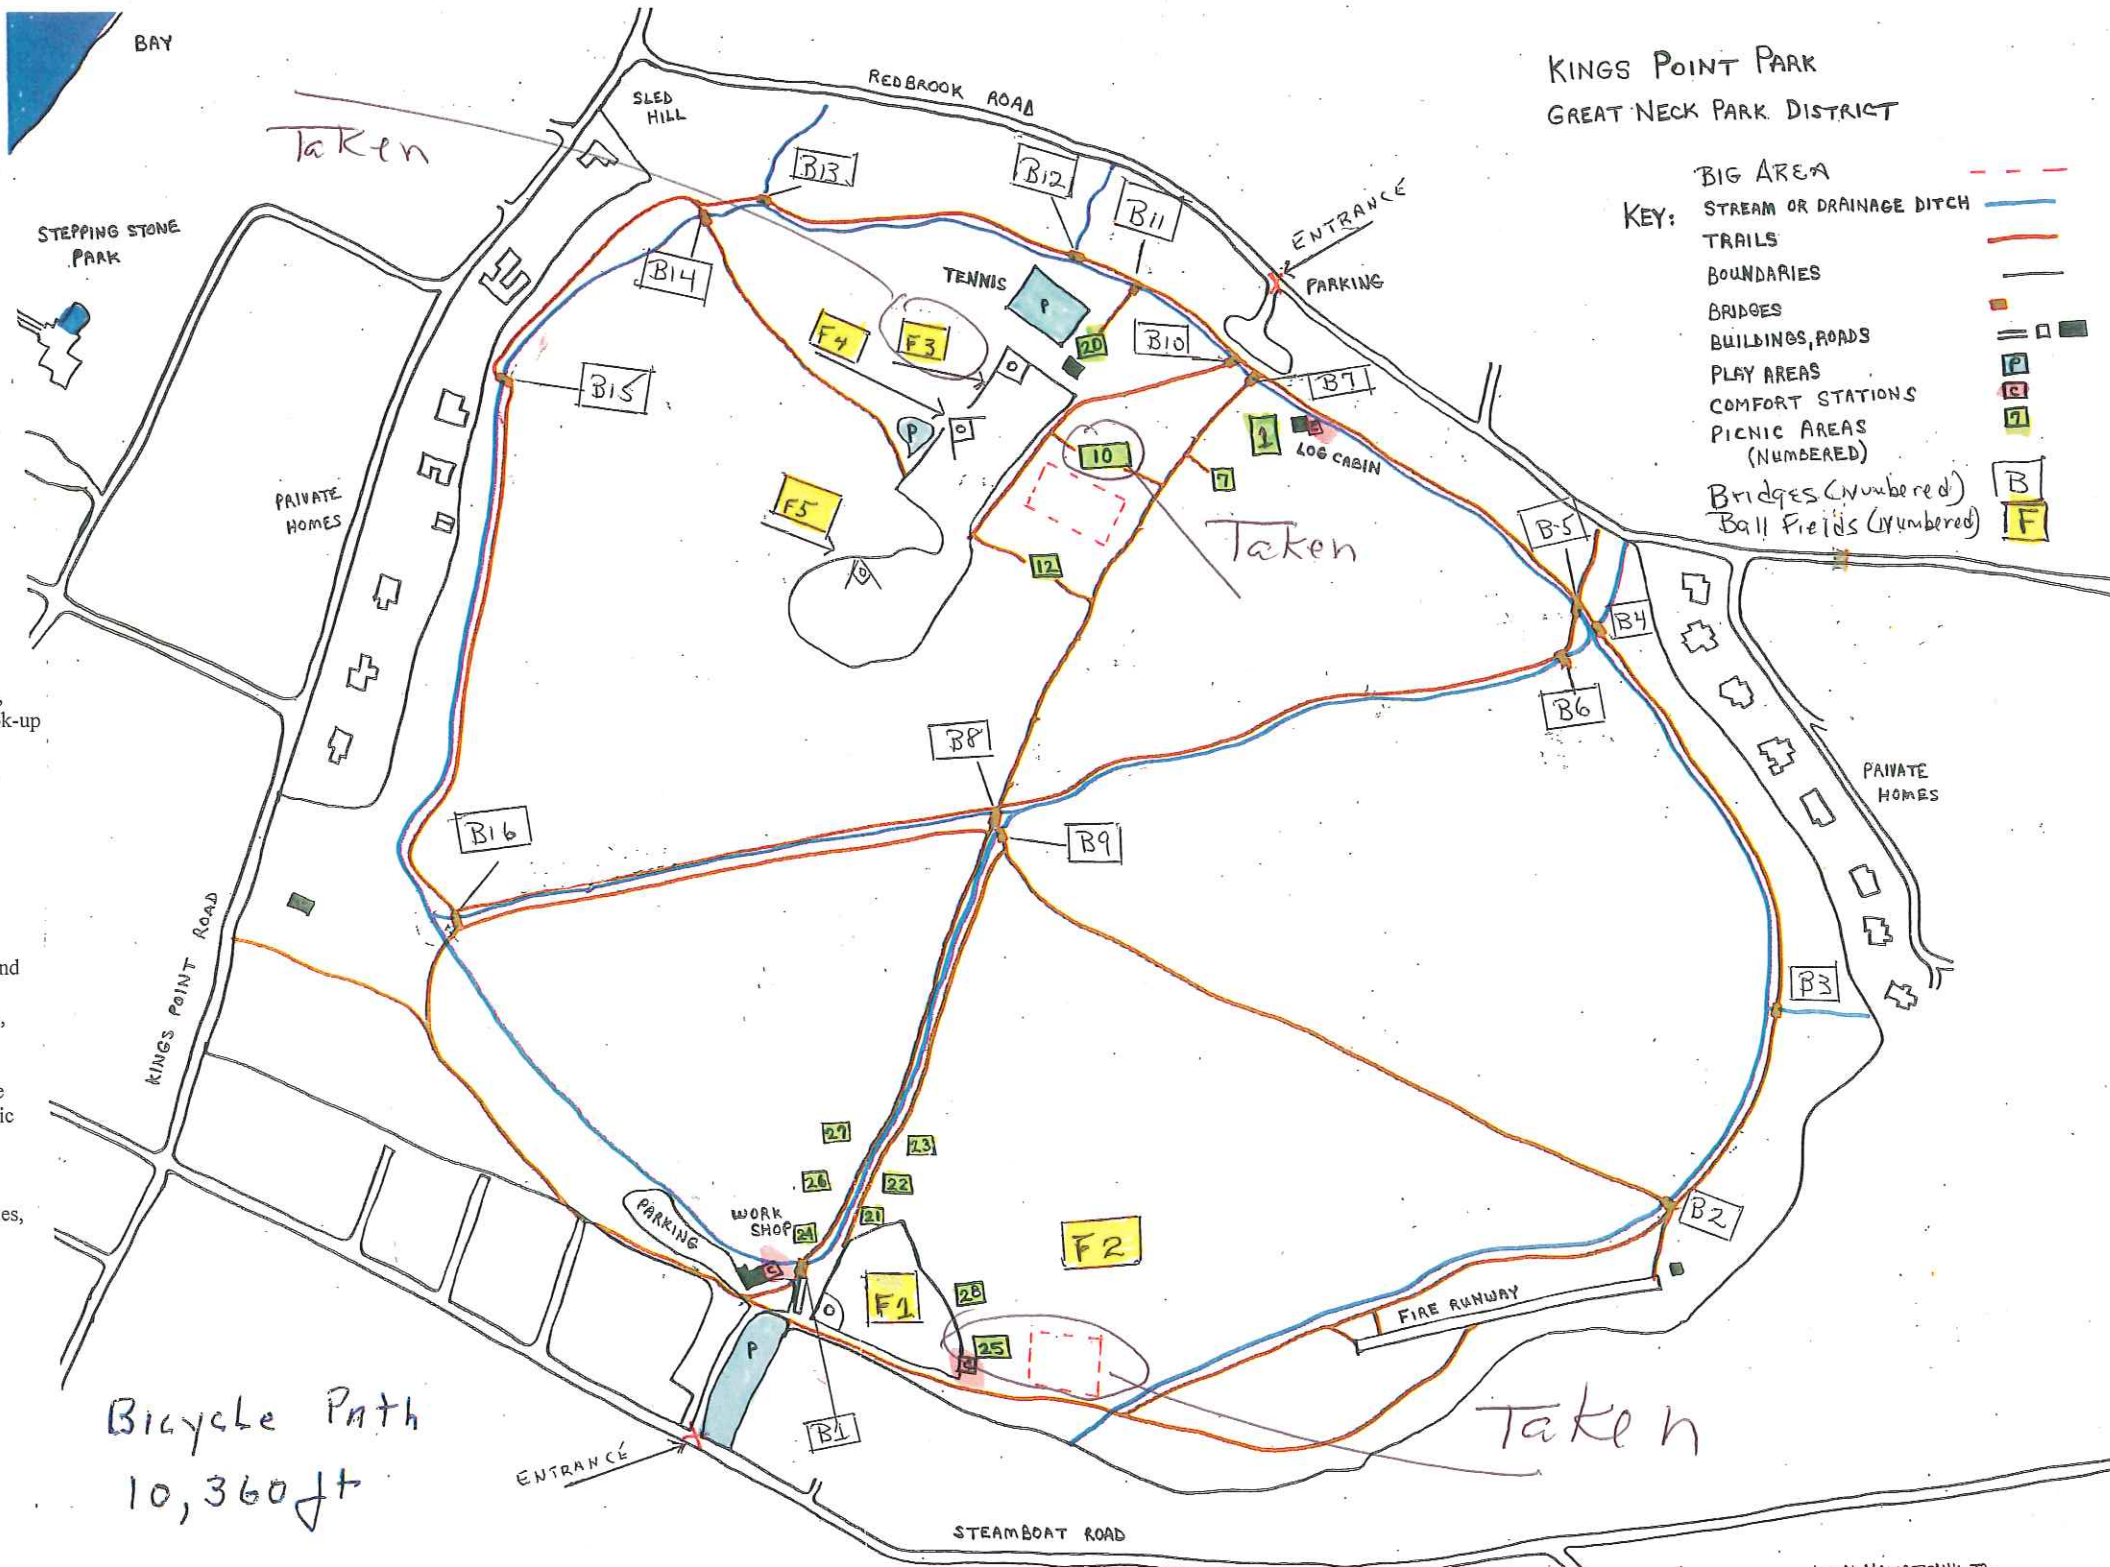

KINGS POINT PARK
GREAT NECK PARK DISTRICT

KEY:

- BIG AREA ---
- STREAM OR DRAINAGE DITCH —
- TRAILS —
- BOUNDARIES —
- BRIDGES =
- BUILDINGS, ROADS □
- PLAY AREAS P
- COMFORT STATIONS C
- PICNIC AREAS (NUMBERED) F
- Bridges (Numbered) B
- Ball Fields (Numbered) F

REDBROOK ROAD SIDE
 Area 1 - 1 BBQ, 4 small tables
Restrooms
 Area 7 - 1-1/2 long tables, 1 small table
 Area 10 - 4 BBQs, 3 long tables, 2 small tables,
 Big Area - 1 rain shelter/dance floor, water hook-up
 Area 12 - 1 BBQ, 1 long table
 Area 20 - 2 BBQ, 2 long tables, 2 small tables,
 1 serving table, water hook-up

KINGS POINT PARK
GREAT NECK PARK DISTRICT

KEY:

- BIG AREA
- STREAM OR DRAINAGE DITCH
- TRAILS
- BOUNDARIES
- BRIDGES
- BUILDINGS, ROADS
- PLAY AREAS
- COMFORT STATIONS
- PICNIC AREAS (NUMBERED)
- Bridges (Numbered)
- Ball Fields (Numbered)

- REDBROOK ROAD SIDE**
- Area 1 - 1 BBQ, 4 small tables
 - Restrooms**
 - Area 7 - 1-1/2 long tables, 1 small table
 - Area 10 - 4 BBQs, 3 long tables, 2 small tables,
 - Big Area - 1 rain shelter/dance floor, water hook-up
 - Area 12 - 1 BBQ, 1 long table
 - Area 20 - 2 BBQ, 2 long tables, 2 small tables,
 - 1 serving table, water hook-up