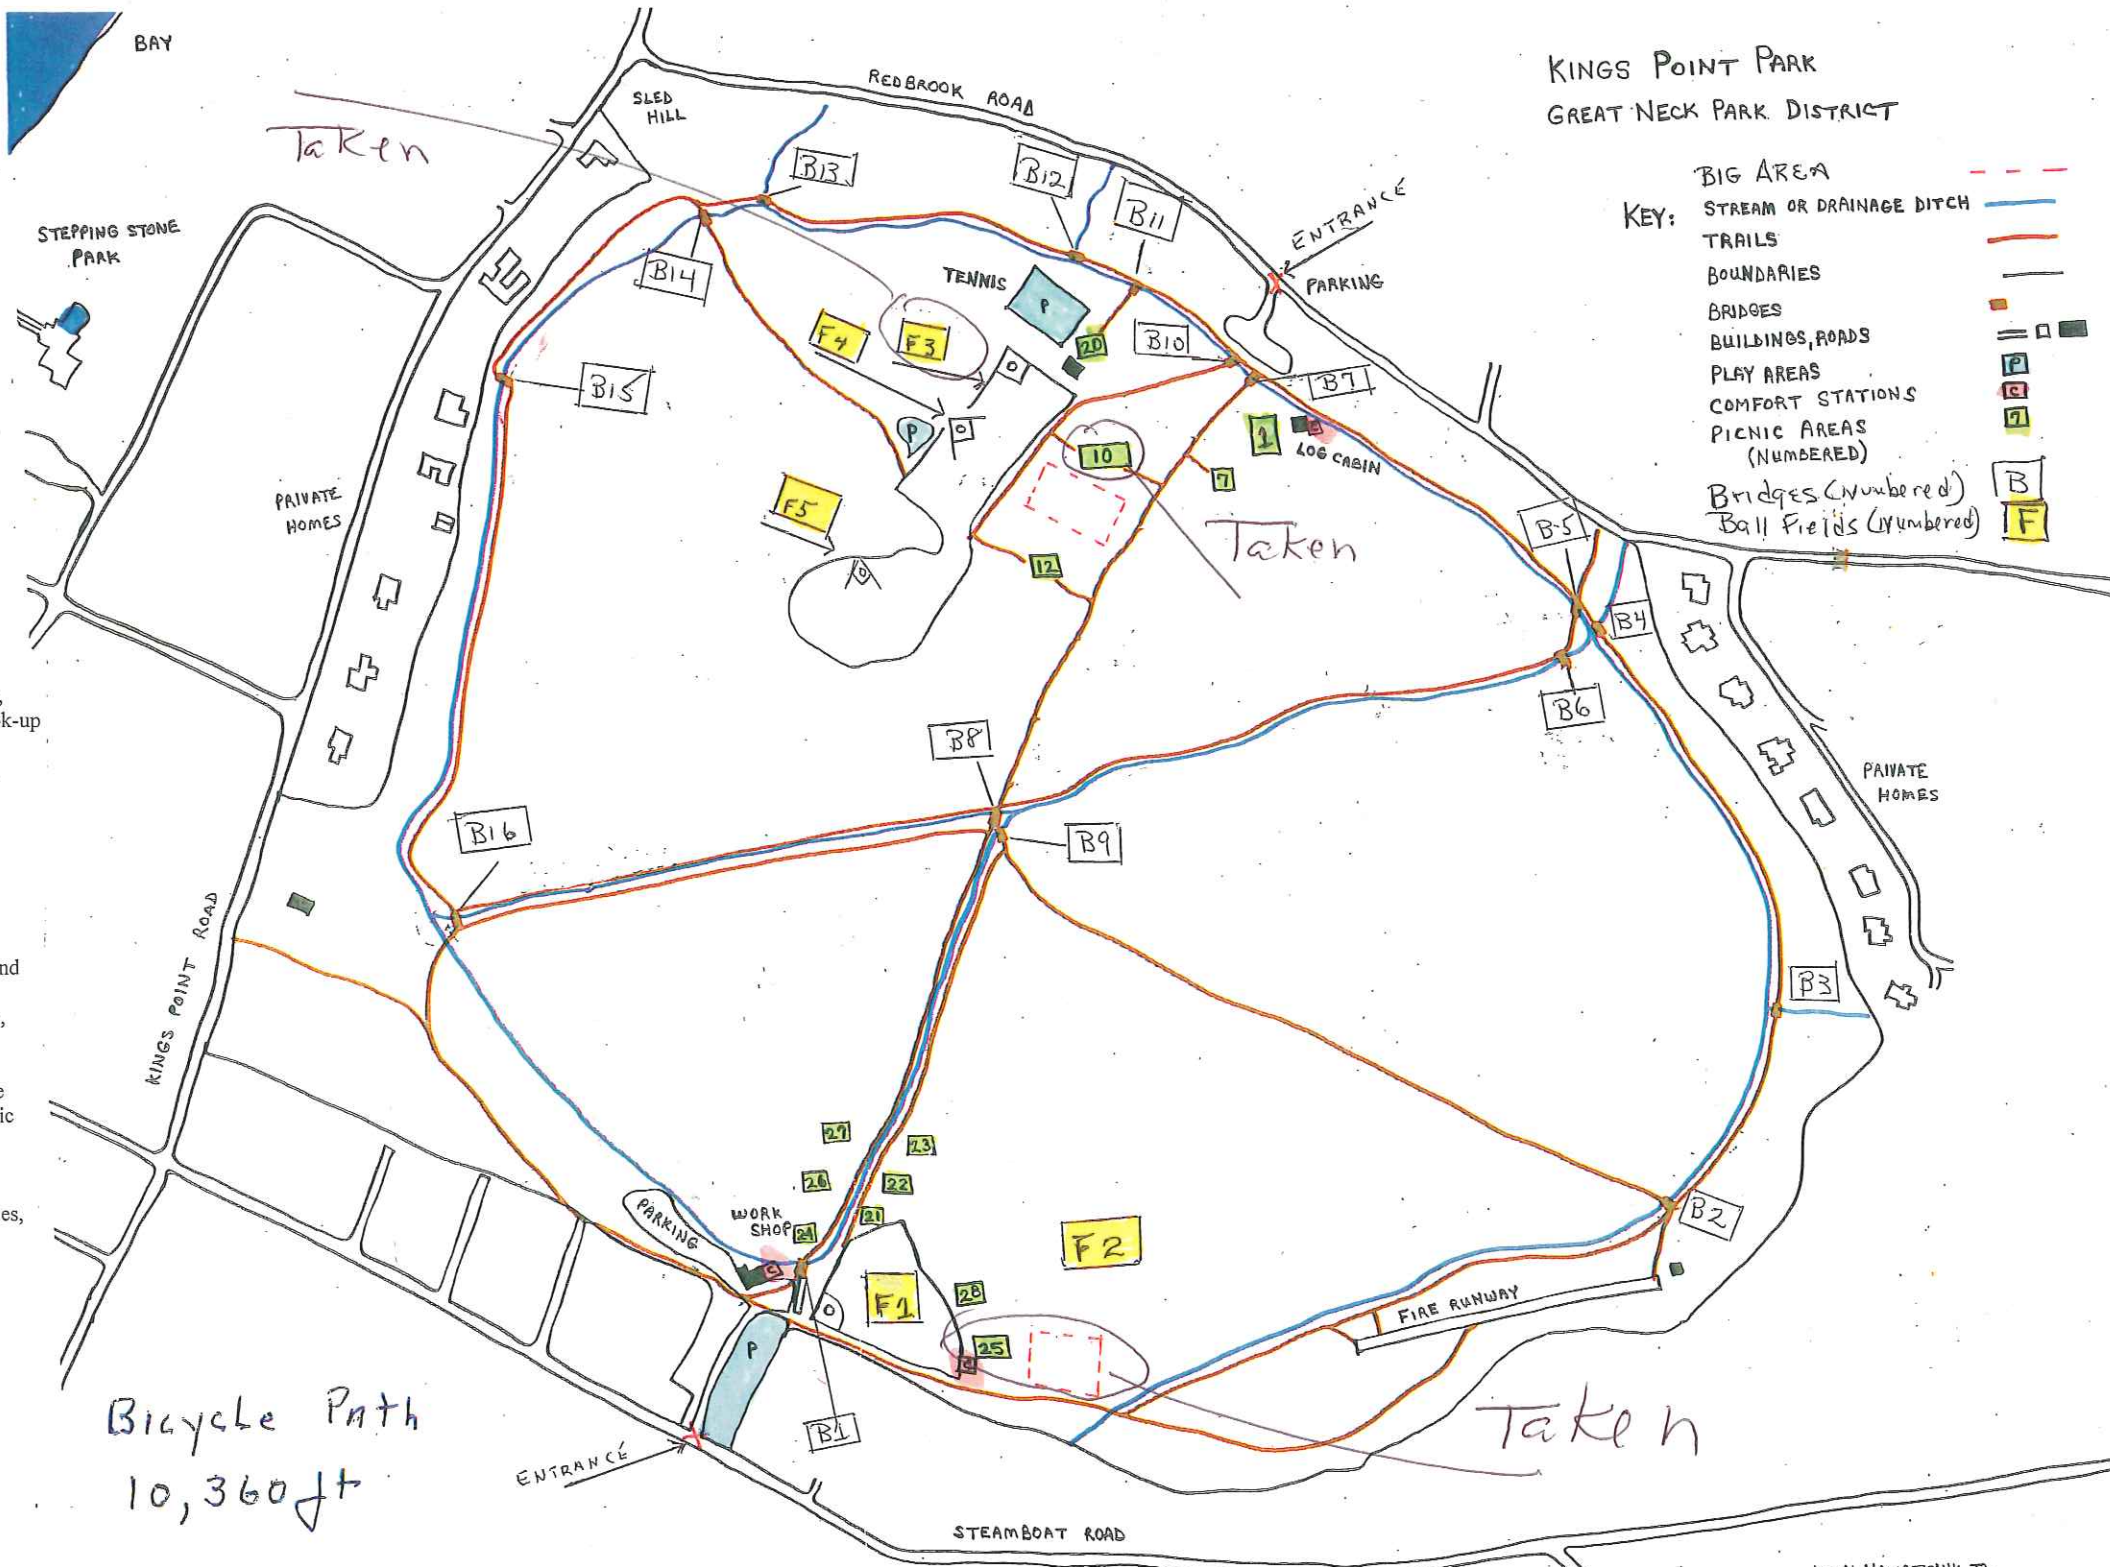

KINGS POINT PARK
GREAT NECK PARK DISTRICT

KEY:

- BIG AREA ---
- STREAM OR DRAINAGE DITCH —
- TRAILS —
- BOUNDARIES —
- BRIDGES =
- BUILDINGS, ROADS □
- PLAY AREAS P
- COMFORT STATIONS C
- PICNIC AREAS (NUMBERED) F
- Bridges (Numbered) B
- Ball Fields (Numbered) F

REDBROOK ROAD SIDE
 Area 1 - 1 BBQ, 4 small tables
Restrooms
 Area 7 - 1-1/2 long tables, 1 small table
 Area 10 - 4 BBQs, 3 long tables, 2 small tables,
 Big Area - 1 rain shelter/dance floor, water hook-up
 Area 12 - 1 BBQ, 1 long table
 Area 20 - 2 BBQ, 2 long tables, 2 small tables,
 1 serving table, water hook-up

KINGS POINT PARK
GREAT NECK PARK DISTRICT

KEY:

- BIG AREA
- STREAM OR DRAINAGE DITCH
- TRAILS
- BOUNDARIES
- BRIDGES
- BUILDINGS, ROADS
- PLAY AREAS
- COMFORT STATIONS
- PICNIC AREAS (NUMBERED)
- Bridges (Numbered)
- Ball Fields (Numbered)

- REDBROOK ROAD SIDE**
- Area 1 - 1 BBQ, 4 small tables
 - Restrooms**
 - Area 7 - 1-1/2 long tables, 1 small table
 - Area 10 - 4 BBQs, 3 long tables, 2 small tables,
 - Big Area - 1 rain shelter/dance floor, water hook-up
 - Area 12 - 1 BBQ, 1 long table
 - Area 20 - 2 BBQ, 2 long tables, 2 small tables,
 - 1 serving table, water hook-up